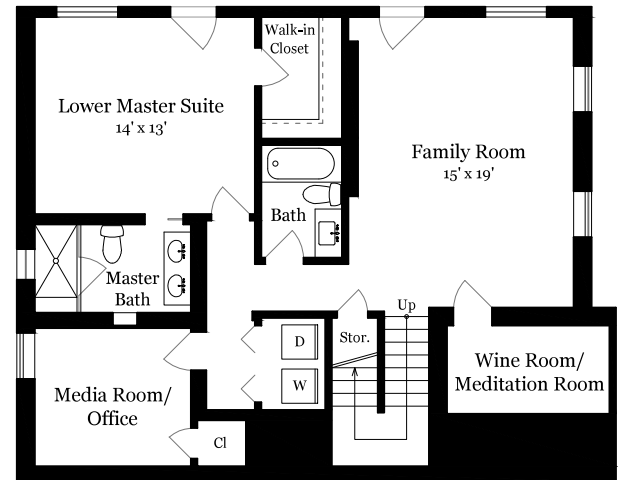

756 SANTA MARGARITA AVENUE

MILLBRAE, CA 94030

Estimated Total Finished Square Footage: 2,455 SQ FT

Above-Grade: 1,315 SQ FT Below-Grade: 1,140 SQ FT
 Plus 265 SQ FT Garage on Main Level
 Calculated per ANSI Standard Z765-2003.

* Estimated Total Finished & Unfinished Square Footage: 2,720 SQ FT