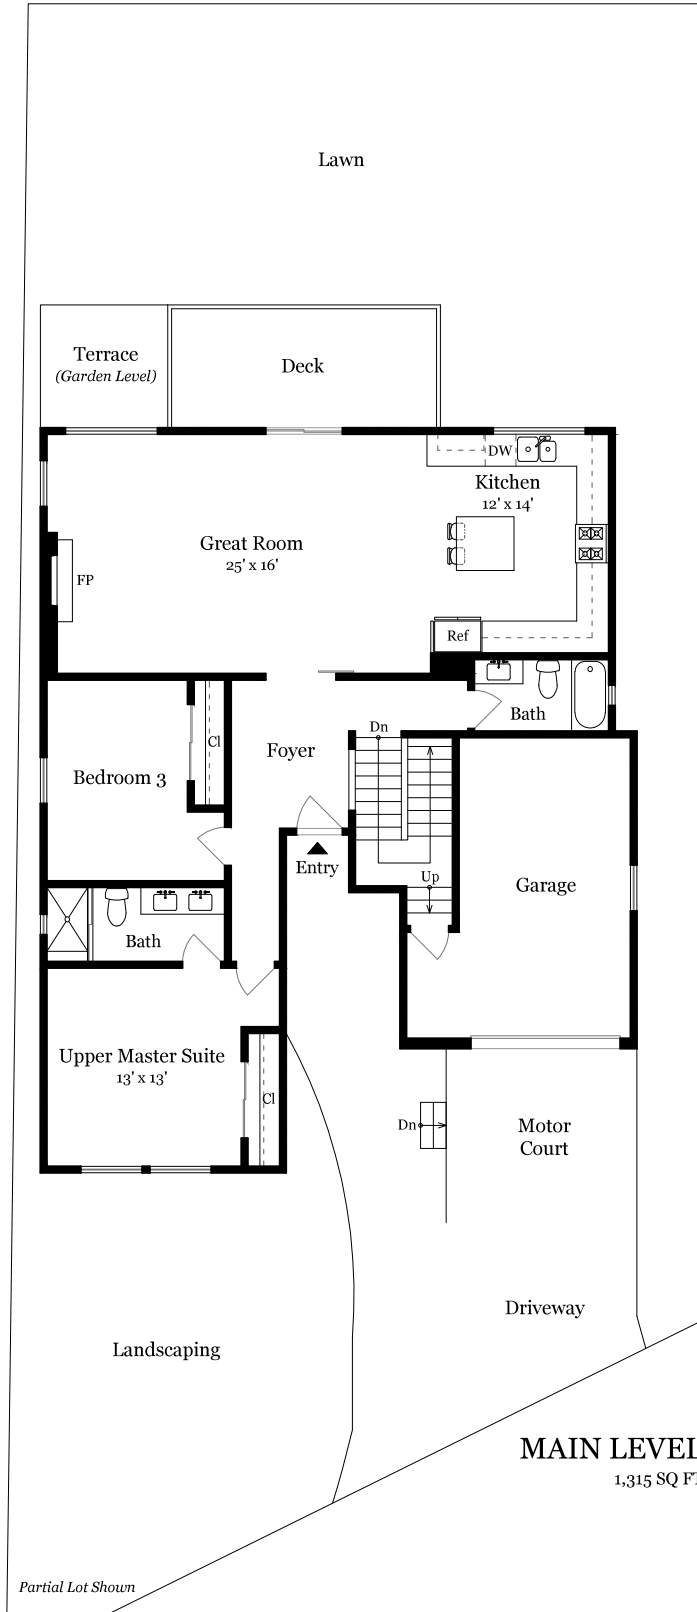

756 SANTA MARGARITA AVENUE

MILLBRAE, CA 94030

Estimated Total Finished Square Footage: 2,455 SQ FT

Above-Grade: 1,315 SQ FT Below-Grade: 1,140 SQ FT
 Plus 265 SQ FT Garage on Main Level
 Calculated per ANSI Standard Z765-2003.

* Estimated Total Finished & Unfinished Square Footage: 2,720 SQ FT